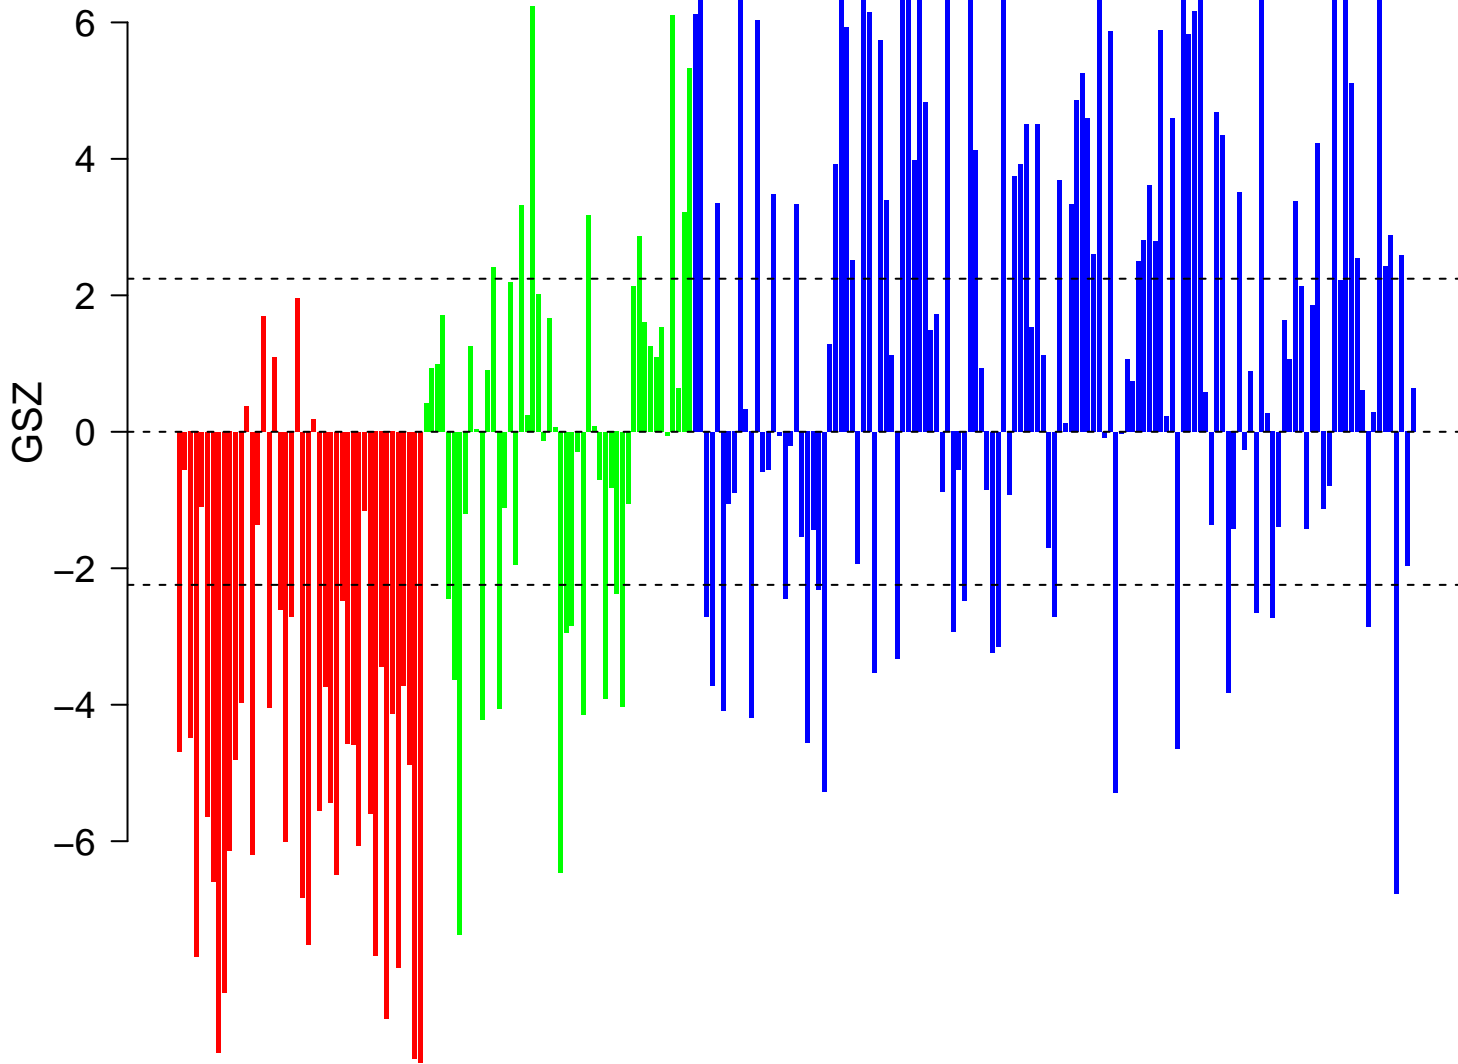

# Tirosh\_Exhaustion program in Mel75

# Tirosh\_Exhaustion program in Mel75

■ on  
■ -  
□ off